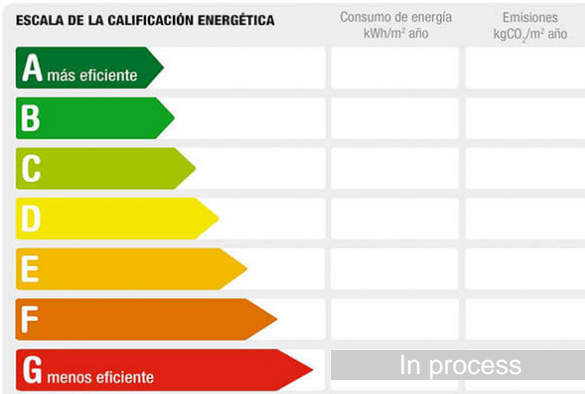

province: Guadalajara

postal code: 19174

zone: Sotolargo

sqm built:	413	elevator:	no	floor:	stoneware
living area:	0	swimming pool:	no	air conditioner:	
plot sq.meters:	904	garages:	1	hot water:	
sqm terrace:	20	terraces:	2	fuel:	
bedrooms:	6	storage room:	yes	orientation:	
bathrooms:	4	garden:	yes	antiquity:	2008
toilets:	0	courtyard:	no	outward/inward:	outward
cupboards:	0	furnished:	no	community fees/month:	0