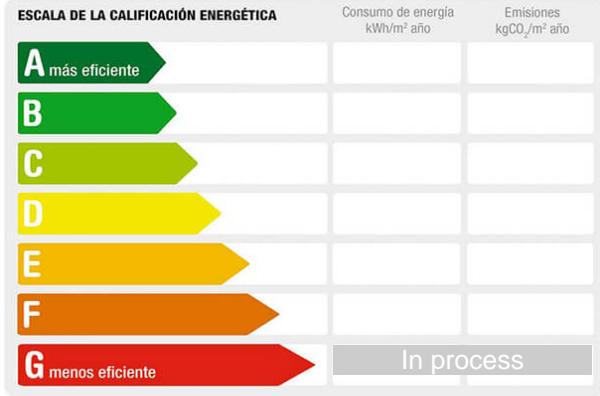

sqm built: 660
living area: 0
plot sq.meters: 660
sqm terrace: 0
bedrooms: 0
bathrooms: 0
toilets: 0
cupboards: 0

elevator: no
swimming pool: no
garages: 0
terraces: 0
storage room: no
garden: no
courtyard: no
furnished: no

floor:
air conditioner:
hot water:
fuel:
orientation:
antiquity:
outward/inward:
community fees/month: 0

description:

¿Buscas un terreno?

En Molgar Gestión Inmobiliaria disponemos de una amplia variedad de terrenos desde 500 m², en la zona de Torrejón del Rey Las parcelas tienen toma de agua y acometida de luz en la entrada de la parcela.

Vive en una zona tranquila, sin el estrés de la gran ciudad.

Además dispones de todos los servicios que necesitas a 20 minutos del centro de Guadalajara y 30 de Alcalá de Henares

Te asesoramos en todos los pasos necesarios para proceder a la compra de tu terreno

No lo pienses más, llama y pregunta sin compromiso

Telf: 949 700 029

Este y más inmuebles en www.molgarinmobiliaria.com

Síguenos en facebook: Molgar Gestión Inmobiliaria

Hazte seguidor de nuestro canal de Youtube: <https://www.youtube.com/channel/UCsc4cnpILGcDG1c6sk7hHVQ?>

Instagram: @molgarinmobiliaria